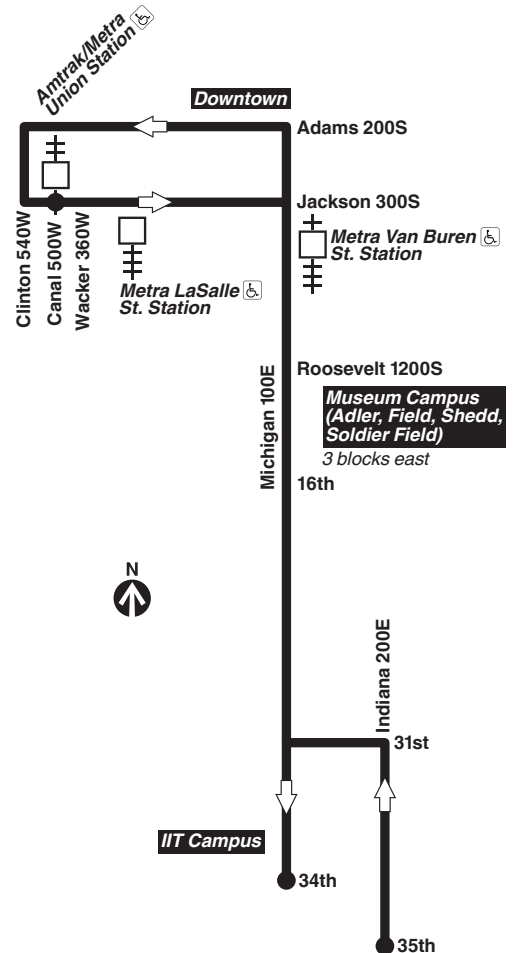

 Schedules and other info in this timetable are subject to change. CTA does not assume responsibility for errors in timetables nor for inconvenience or damage resulting from delays.

 Pay close attention to destination signs and announcements when boarding: added service may sometimes be provided over portions of this or any bus route and some trips can end before the furthest terminal on a line depending on service needs or time of day.

 Bicycle racks are installed on the front of all CTA buses and are allowed on CTA trains during certain hours. See our Bike & Ride brochure or webpage for help on how to use racks and more.

 Know before you go: Get alerts from us by text or e-mail about planned service changes every week or instant alerts for unplanned reroutes and disruptions. Sign up for CTA Updates today at transitchicago.com/updates.

1 Bronzeville/ Union Station

Effective Aug. 30, 2021

 All CTA buses are accessible

transitchicago.com/bus/1

Northbound

LV 35th/ Indiana	16th/ Michigan	Van Buren/ Michigan	AR Adams/ Canal	AR Union Station
5:45a	5:55a	6:02a	6:10a	6:11a
6:01	6:11	6:19	6:28	6:29
6:17	6:27	6:35	6:44	6:45
6:32	6:43	6:51	7:00	7:02
6:46	6:58	7:06	7:16	7:18
6:59	7:10	7:19	7:30	7:32
7:10	7:22	7:32	7:43	7:44
7:20	7:32	7:42	7:53	7:55
7:30	7:43	7:53	8:05	-----
7:40	7:53	8:04	8:16	8:19
7:50	8:03	8:14	8:26	8:29
8:01	8:15	8:26	8:39	-----
8:13	8:26	8:38	8:53	8:55
8:28	8:41	8:53	9:07	-----
8:43	8:55	9:06	9:19	-----
9:00	9:11	9:20	9:31	-----

Southbound

LV Union Station	Van Buren/ Michigan	16th/ Michigan	AR 34th/ Michigan
6:15a	6:24a	6:30a	6:38a
6:33	6:42	6:48	6:56
6:49	6:58	7:04	7:12
7:06	7:15	7:22	7:30
7:22	7:33	7:40	7:48
7:39	7:50	7:57	8:05
7:54	8:05	8:12	8:20
8:09	8:21	8:28	8:35
8:26	8:37	8:44	8:52
8:44	8:56	9:03	9:10
9:03	9:15	9:22	9:30